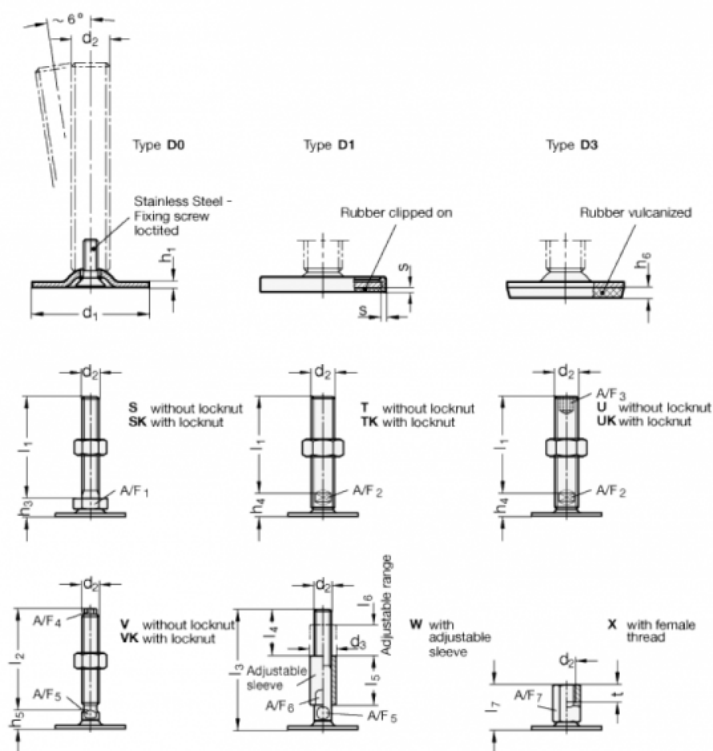

Article number: 204180M24125D3TK
 Description: E+G levelling foot
 GN 41-80-M24-125-D3-TK
 Note: TK With nut, Wrench flat at the bottom

Measures

- A/F2 = 19
- d1 = 80
- d2 = M24
- h1 = 3
- h4 = 21
- h6 = 5
- l1 = 125
- s =